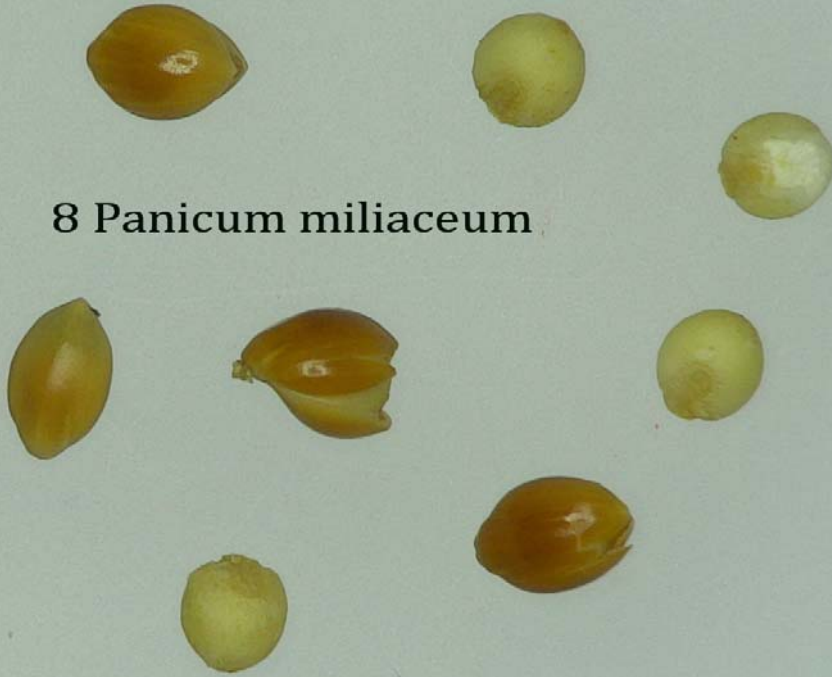

5 *Festuca arundinacea*

5 *Festuca pratensis*

6 *Guizotia abyssinica*

7 *lavandula angustifolia*

1 *Lupinus albus*

8 *Panicum miliaceum*

5 *Pastinaca sativa*

10 *Poa nemoralis*

Four light brown, teardrop-shaped seeds of Sesamum indicum are shown against a light background. A vertical ruler is visible on the left side of the image.

4 *Sesamum indicum*

Two golden-brown grains of Triticum turgidum L. subsp. durum are shown. One is a single grain, and the other is a larger, more complex structure, possibly a spikelet or a cluster of grains. A vertical ruler is visible on the left side of the image.

2 *Triticum turgidum*
L. subsp. durum

Five dark brown, rounded seeds of Vicia pannonica are shown. A vertical ruler is visible on the left side of the image.

5 *Vicia pannonica*

Three dark brown, rounded seeds of Vicia sativa are shown. A vertical ruler is visible on the left side of the image.

3 *Vicia sativa*